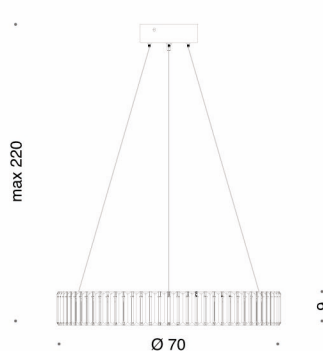

DIAMANTE

DESIGN Cristian Feltrin

oro chiaro
light gold

cromo
chrome

Telaio in metallo disponibile nelle finiture:

- cromo
- oro chiaro

Metal frame available in the finishes:

- chrome
- light gold

Cristalli Asfour trasparenti.

Transparent Asfour crystals.

SOSPENSIONE SUSPENSION

628/50
1 x STRIP LED
MAX 21W
1675 lumen 3200K
CE ⊕ ▽

628/70
1 x STRIP LED
MAX 30W
2407 lumen 3200K
CE ⊕ ▽

628/90
1 x STRIP LED
MAX 38W
3115 lumen 3200K
CE ⊕ ▽