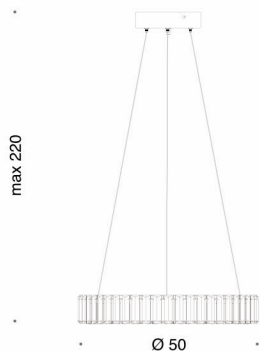

DIAMANTE

DESIGN Cristian Feltrin

oro chiaro
light gold

cromo
chrome

Telaio in metallo disponibile nelle finiture:

- cromo
- oro chiaro

Metal frame available in the finishes:

- chrome
- light gold

Cristalli Asfour trasparenti.

Transparent Asfour crystals.

SOSPENSIONE SUSPENSION

628/50
1 x STRIP LED
MAX 21W
1675 lumen 3200K
CE ⊕ ▽

628/70
1 x STRIP LED
MAX 30W
2407 lumen 3200K
CE ⊕ ▽

628/90
1 x STRIP LED
MAX 38W
3115 lumen 3200K
CE ⊕ ▽