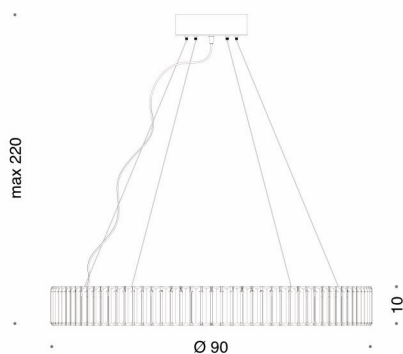

Cristalli Asfour trasparenti.

Transparent Asfour crystals.

SOSPENSIONE SUSPENSION

628/50
1 x STRIP LED
MAX 21W
1675 lumen 3200K
CE ⊕ ▽

628/70
1 x STRIP LED
MAX 30W
2407 lumen 3200K
CE ⊕ ▽

628/90
1 x STRIP LED
MAX 38W
3115 lumen 3200K
CE ⊕ ▽